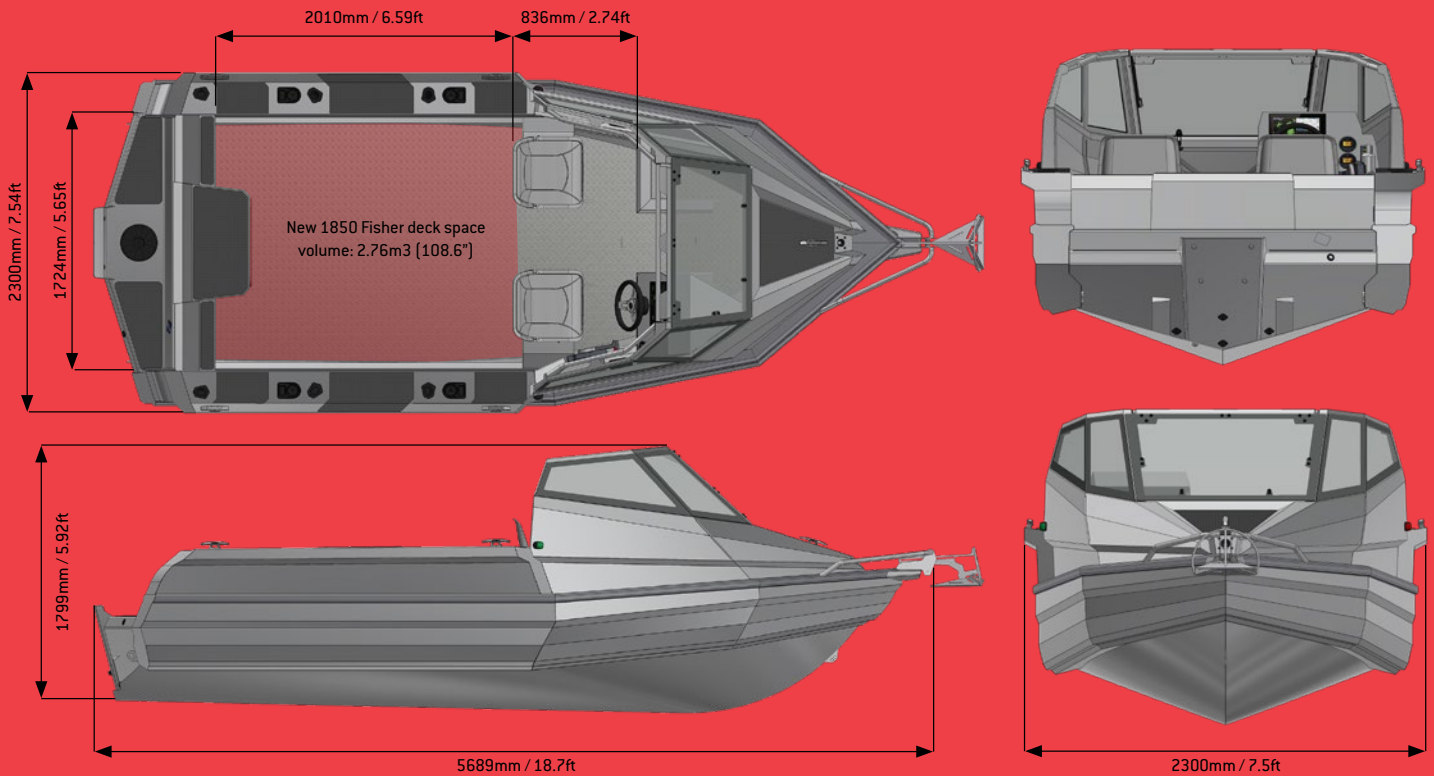

1850 FISHER

1850 FISHER

SPECIFICATIONS

Length Feet	18.7'ft (5.69m)
Max Adults	6
Recommended HP	90hp
Maximum HP	140hp
Max Engine Weight	217kg (478.4lbs)
Leg Length	25"
Fuel Tank	150L (39.6gal)
External Beam	2.3m (7.54')
Internal Beam	1.724m (5.66')
Deadrise	16°
Tube Thickness	3mm (0.118")
Hull Thickness	4mm (0.157")
Dry Hull Weight	748kg (1651lbs) approx
Tow Weight	1340kg (2954lbs) approx
Length on Trailer	6.7m (22') approx